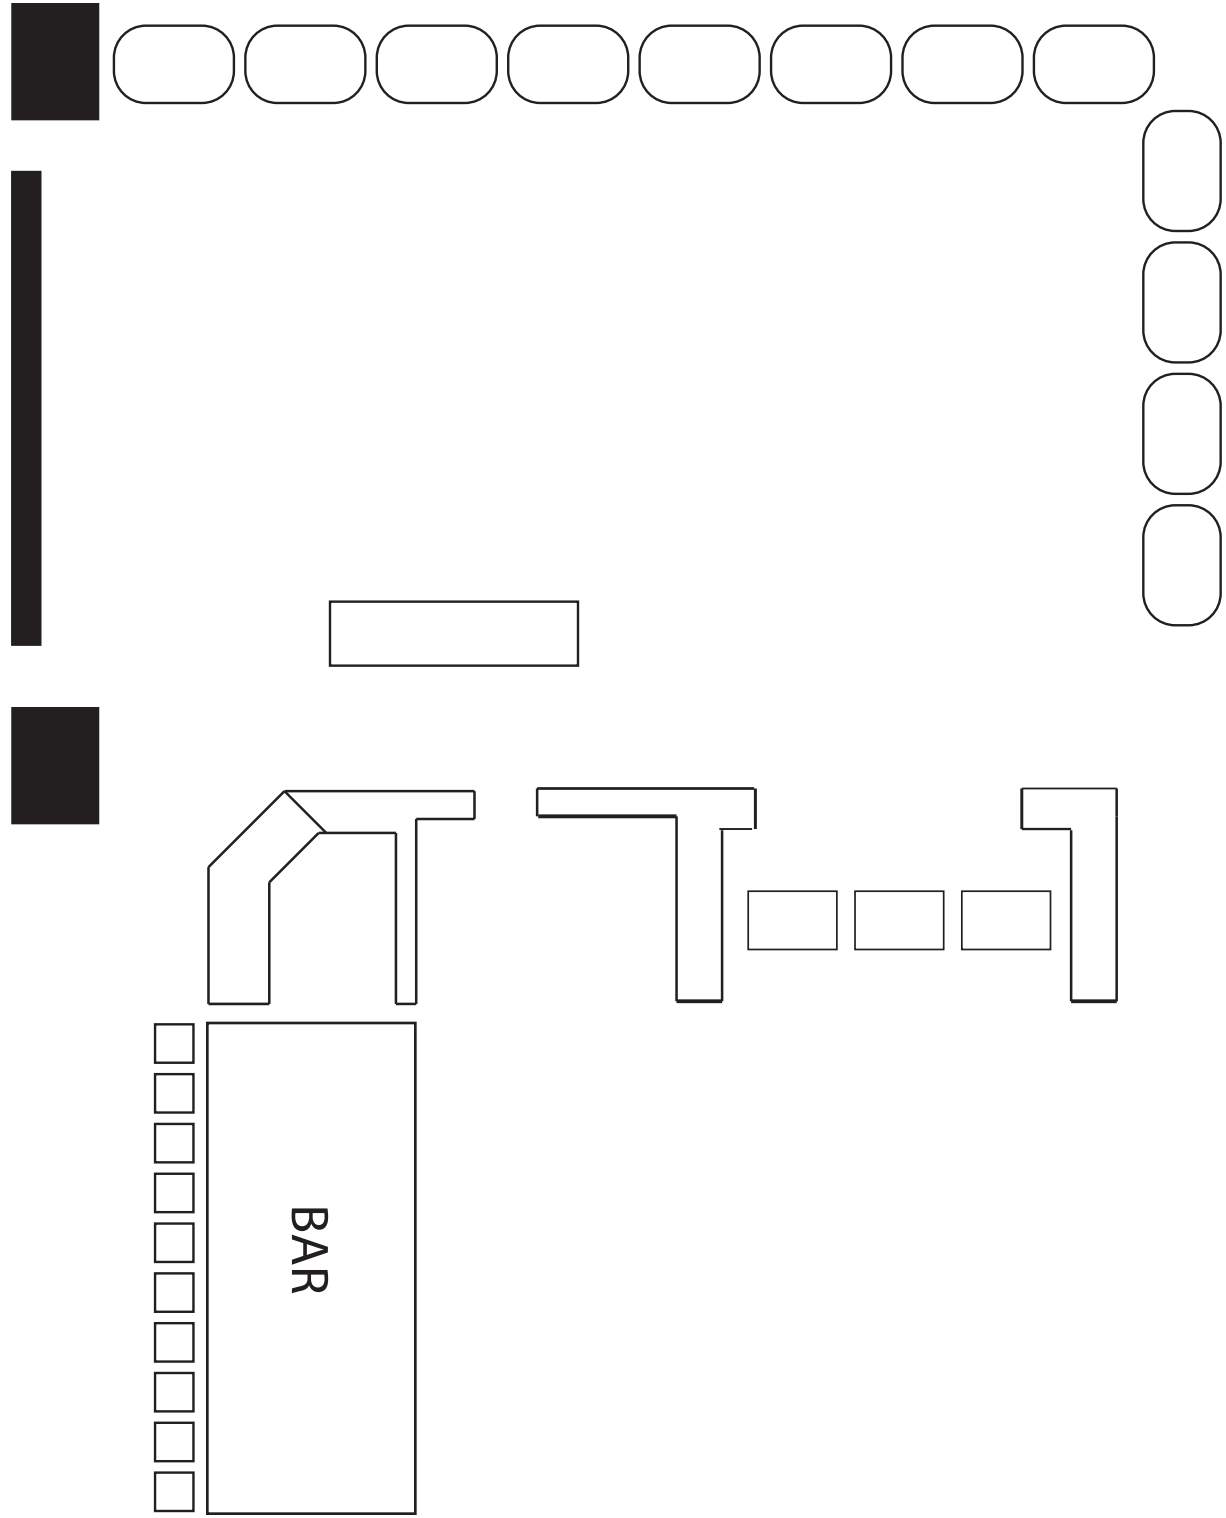

Cocktail Reception - Atrium

30-40 Guests

Dinner - w/ Headtable

164 Guests

Dinner - No Headtable

156 Guests

Dinner - No Headtable

222 Guests

Cocktail Reception - Atrium

75-150 Guests

Dinner - w/ Headtable

230 Guests

Dinner - Cocktail Area

40 Guests