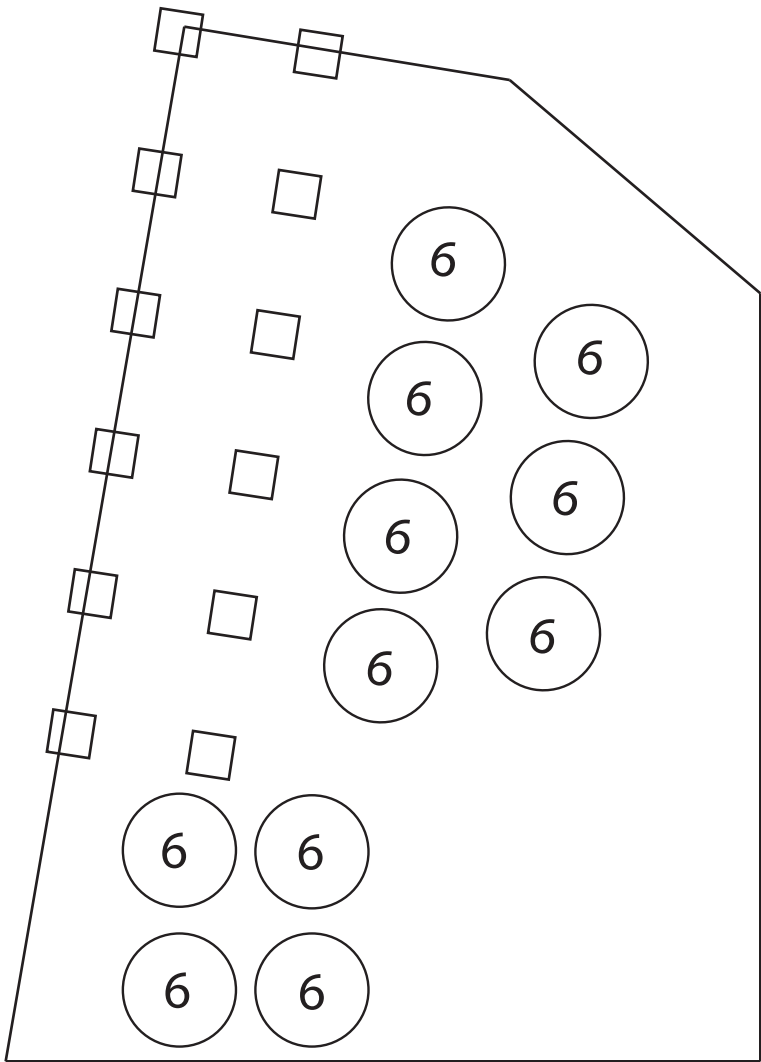

Cocktail Reception - Atrium

30-40 Guests

Dinner - w/ Headtable

164 Guests

Dinner - No Headtable

156 Guests

Dinner - No Headtable

222 Guests

Cocktail Reception - Atrium

75-150 Guests

Dinner - w/ Headtable

230 Guests

Dinner - Cocktail Area

40 Guests