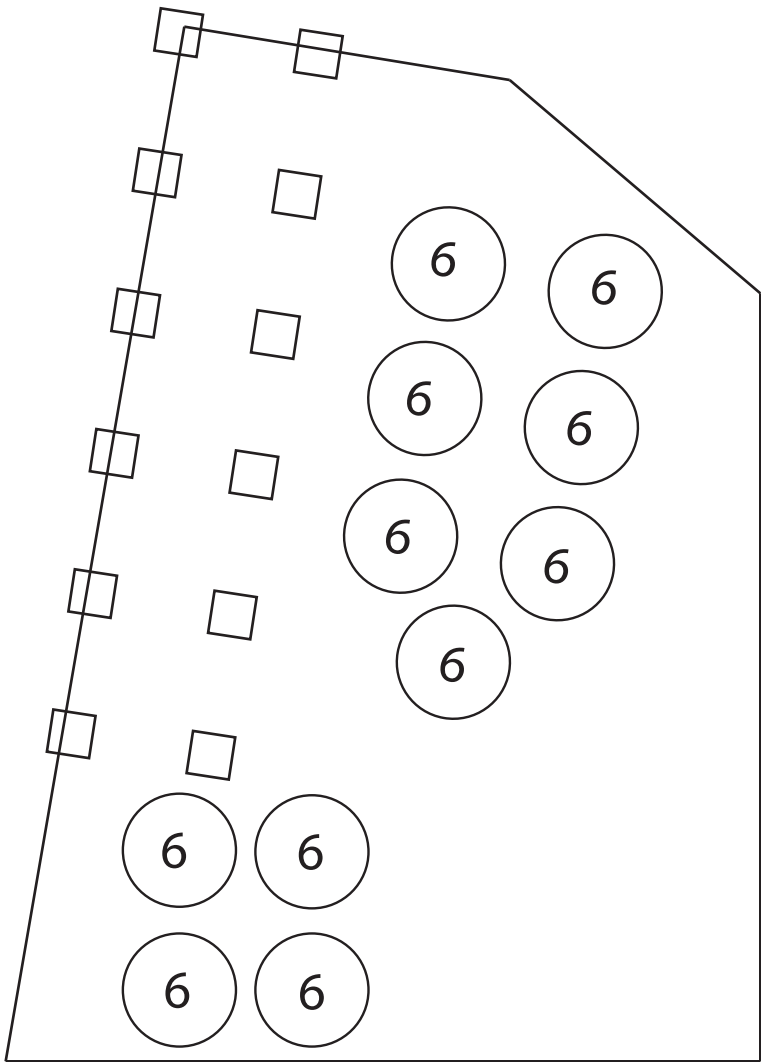

Cocktail Reception - Atrium

30-40 Guests

Dinner - w/ Headtable

164 Guests

Dinner - No Headtable

156 Guests

Dinner - No Headtable

222 Guests

Cocktail Reception - Atrium

75-150 Guests

Dinner - w/ Headtable

230 Guests

Dinner - Cocktail Area

40 Guests