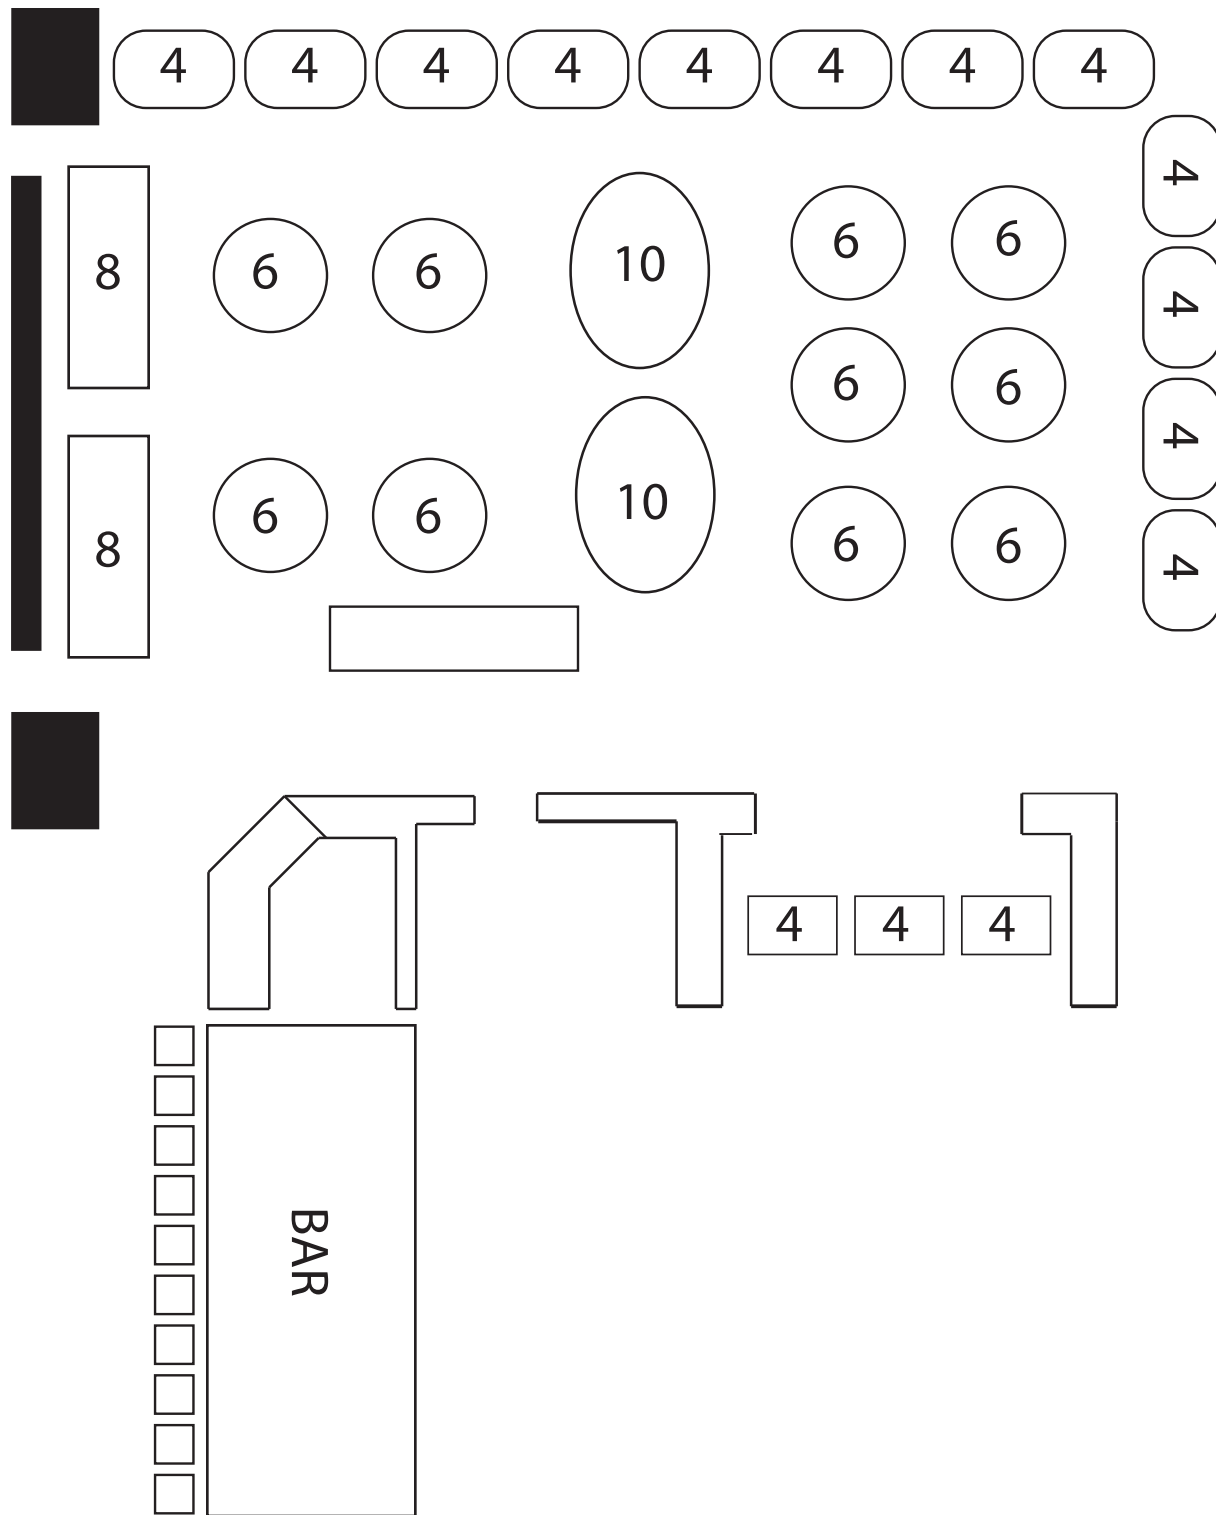

Cocktail Reception - Atrium

30-40 Guests

Dinner - w/ Headtable

164 Guests

Dinner - No Headtable

156 Guests

Dinner - No Headtable

222 Guests

Cocktail Reception - Atrium

75-150 Guests

Dinner - w/ Headtable

230 Guests

Dinner - Cocktail Area

40 Guests