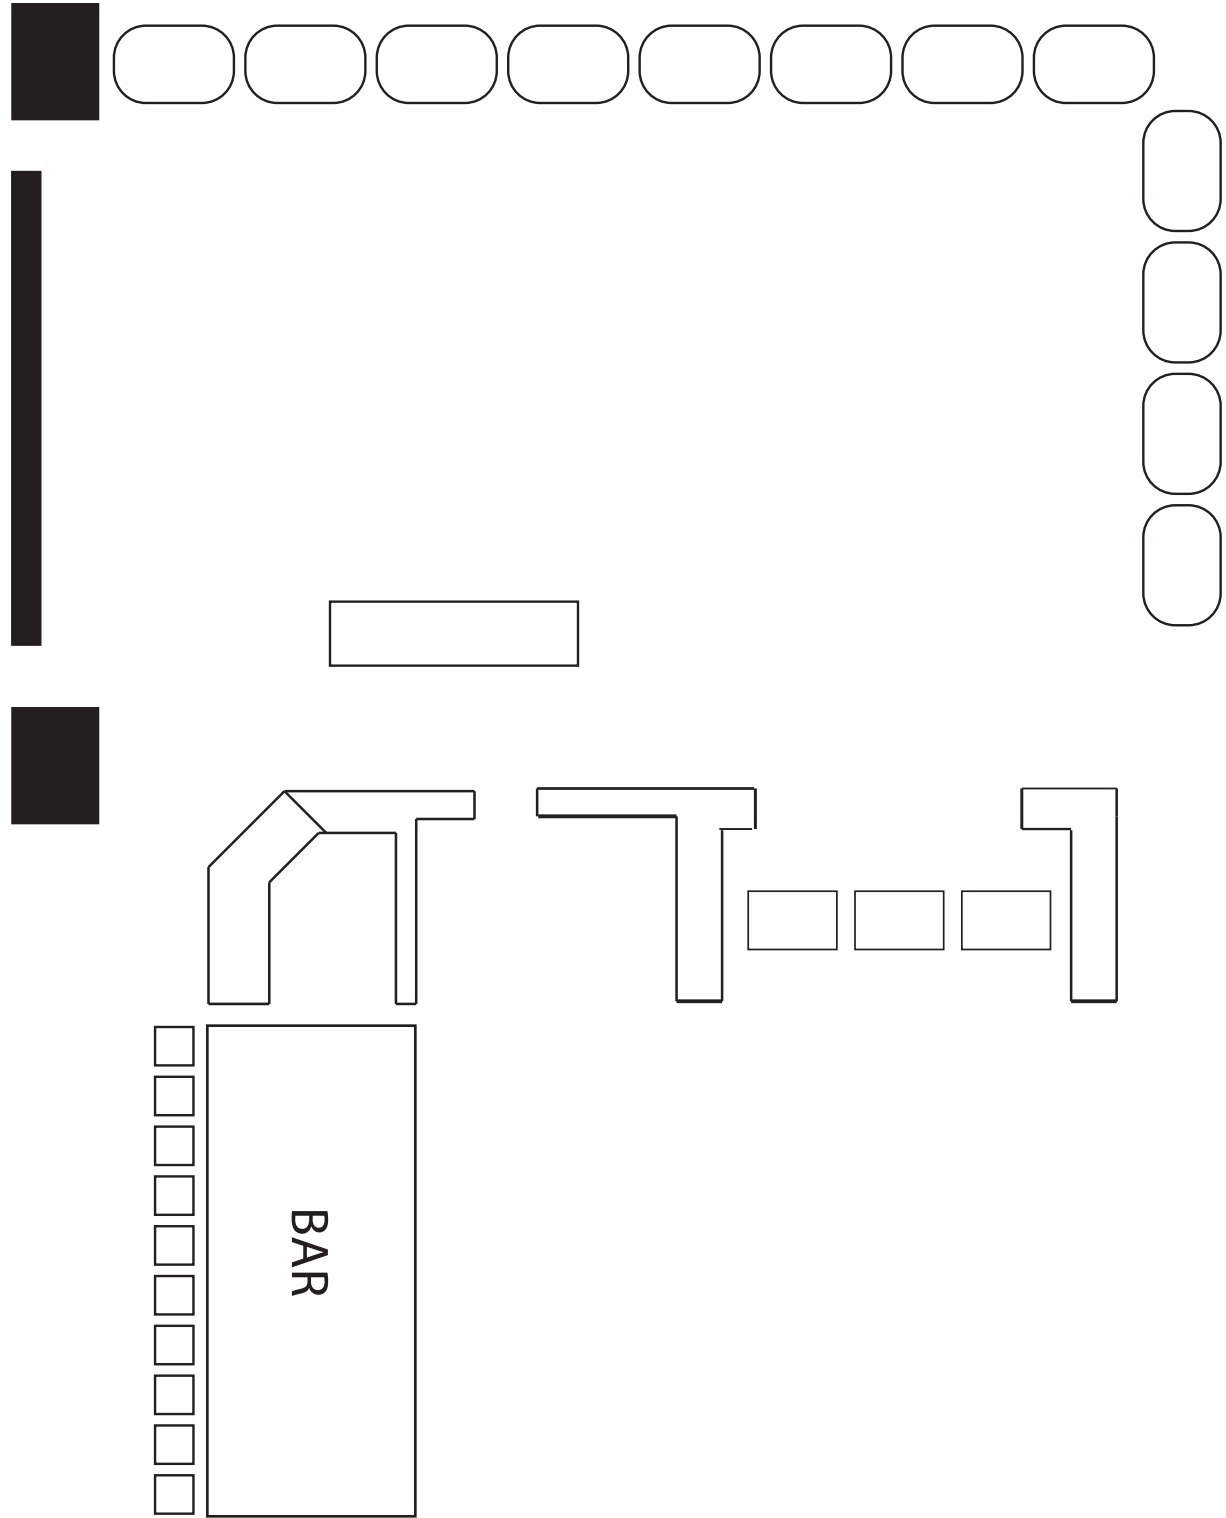

Cocktail Reception - Atrium

30-40 Guests

Dinner - w/ Headtable

164 Guests

Dinner - No Headtable

156 Guests

Dinner - No Headtable

222 Guests

Cocktail Reception - Atrium

75-150 Guests

Dinner - w/ Headtable

230 Guests

Dinner - Cocktail Area

40 Guests