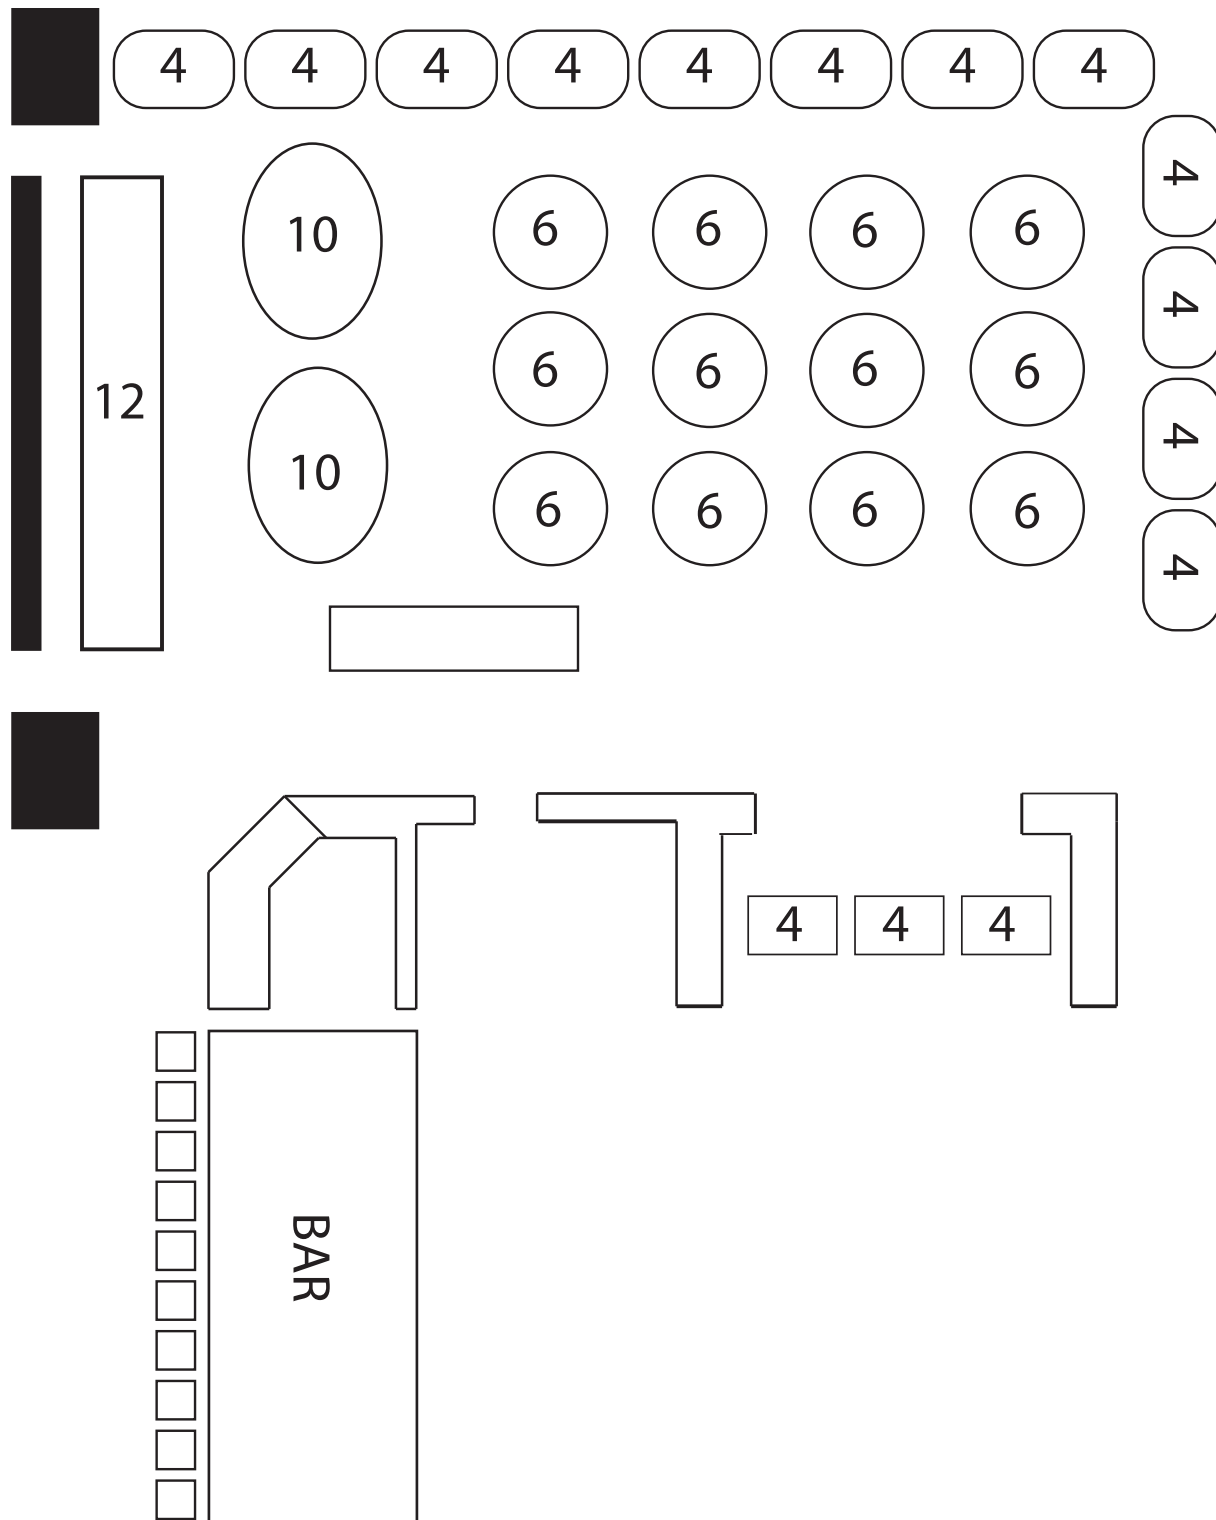

Cocktail Reception - Atrium

30-40 Guests

Dinner - w/ Headtable

164 Guests

Dinner - No Headtable

156 Guests

Dinner - No Headtable

222 Guests

Cocktail Reception - Atrium

75-150 Guests

Dinner - w/ Headtable

230 Guests

Dinner - Cocktail Area

40 Guests