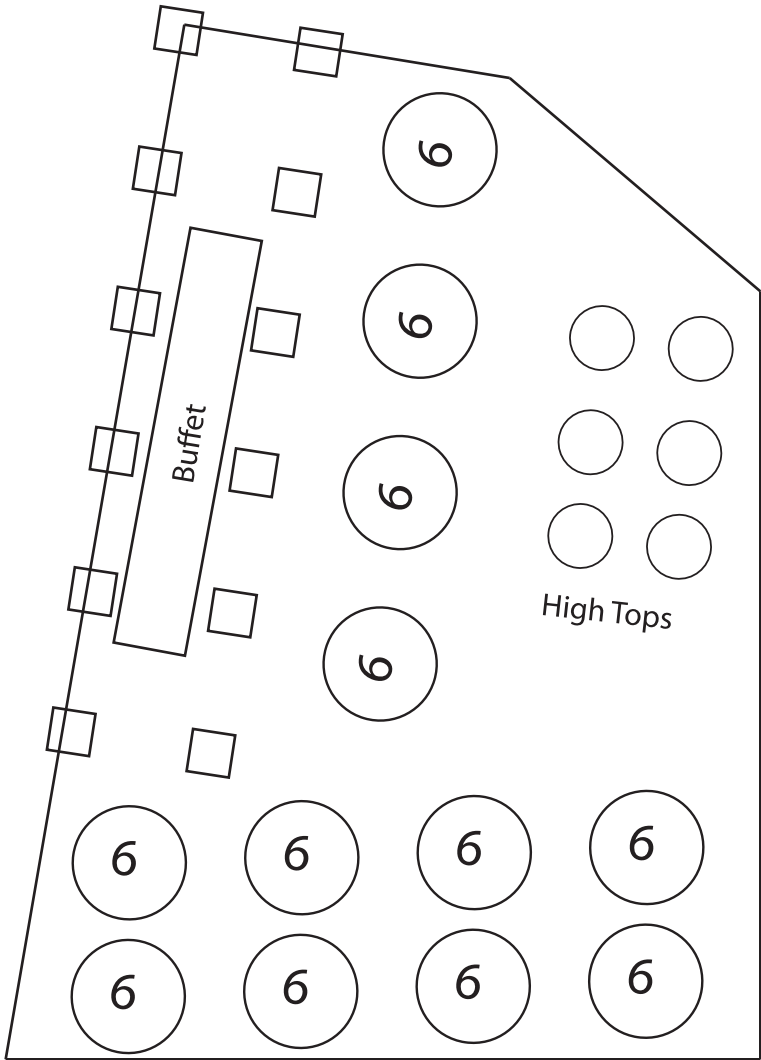

Cocktail Reception - Atrium

30-40 Guests

Dinner - w/ Headtable

164 Guests

Dinner - No Headtable

156 Guests

Dinner - No Headtable

222 Guests

Cocktail Reception - Atrium

75-150 Guests

Dinner - w/ Headtable

230 Guests

Dinner - Cocktail Area

40 Guests