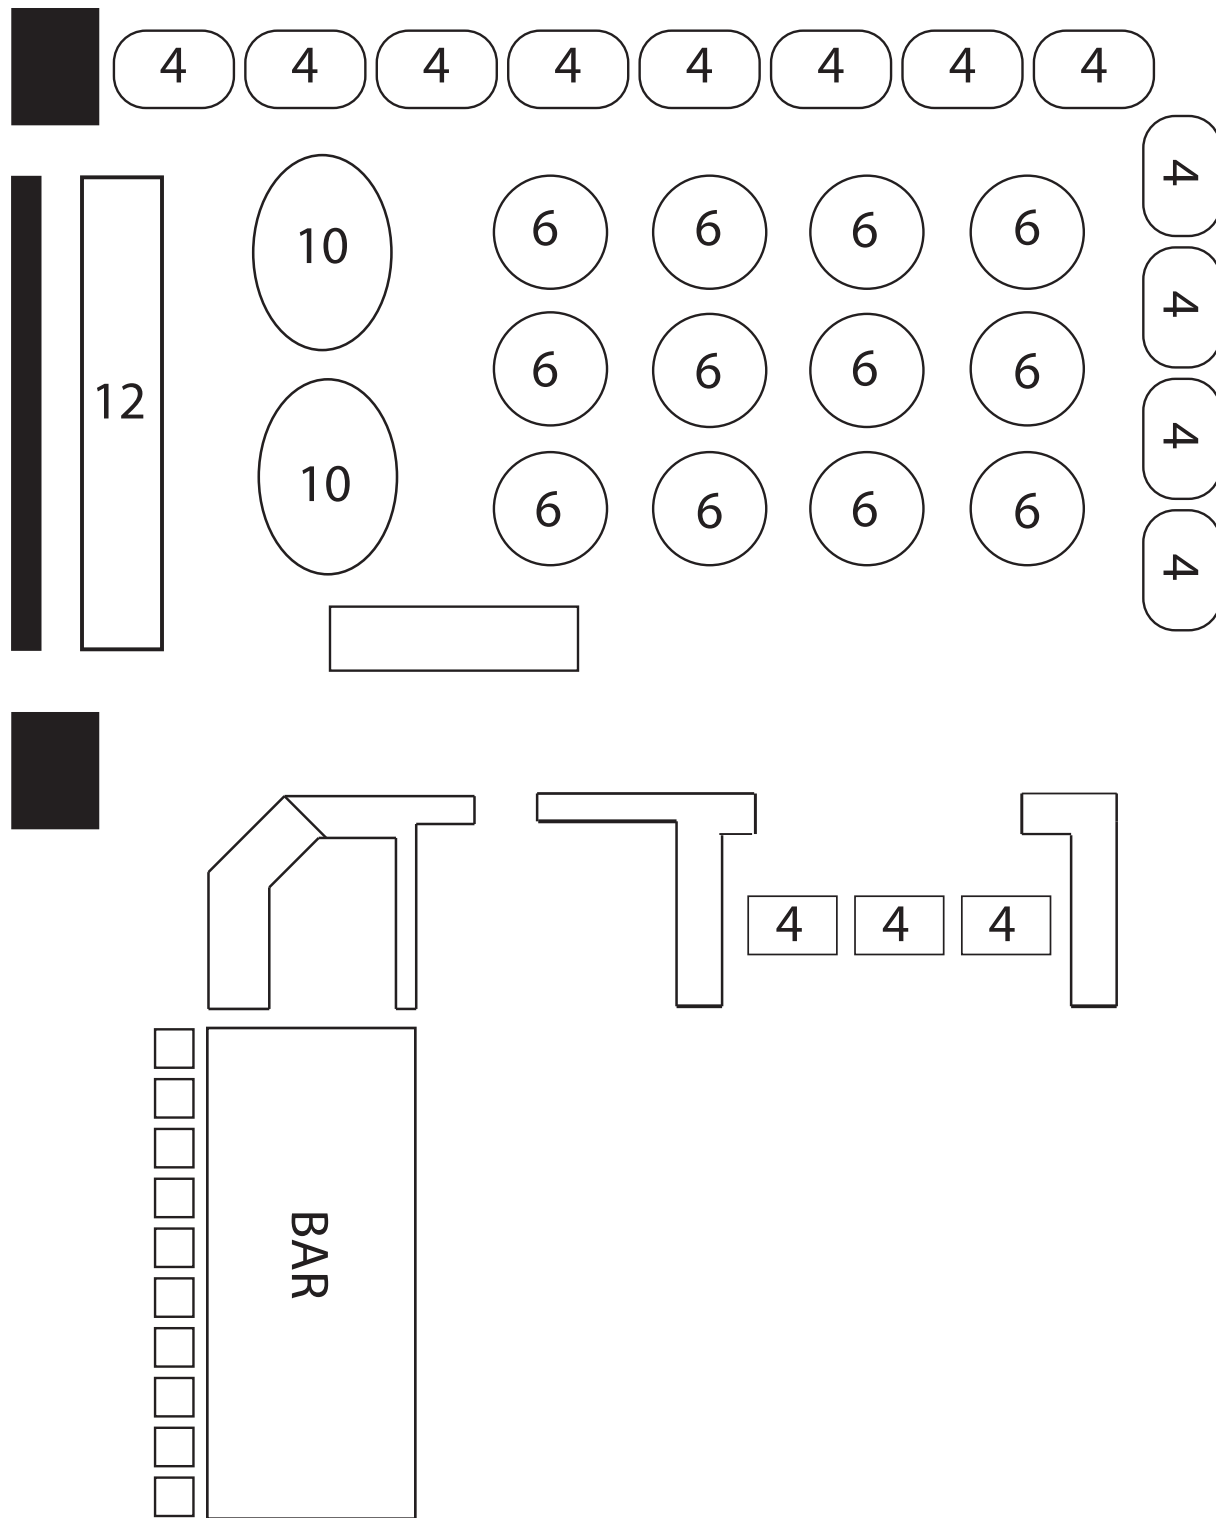

Cocktail Reception - Atrium

30-40 Guests

Dinner - w/ Headtable

164 Guests

Dinner - No Headtable

156 Guests

Dinner - No Headtable

222 Guests

Cocktail Reception - Atrium

75-150 Guests

Dinner - w/ Headtable

230 Guests

Dinner - Cocktail Area

40 Guests