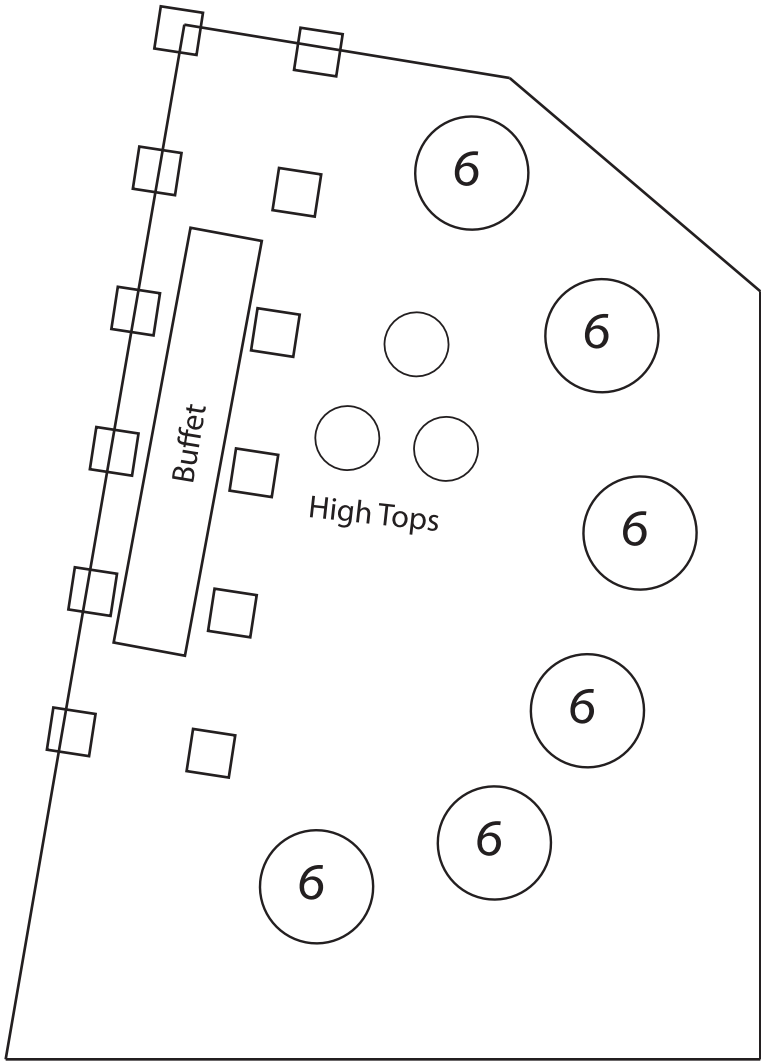

Cocktail Reception - Atrium

30-40 Guests

Dinner - w/ Headtable

164 Guests

Dinner - No Headtable

156 Guests

Dinner - No Headtable

222 Guests

Cocktail Reception - Atrium

75-150 Guests

Dinner - w/ Headtable

230 Guests

Dinner - Cocktail Area

40 Guests