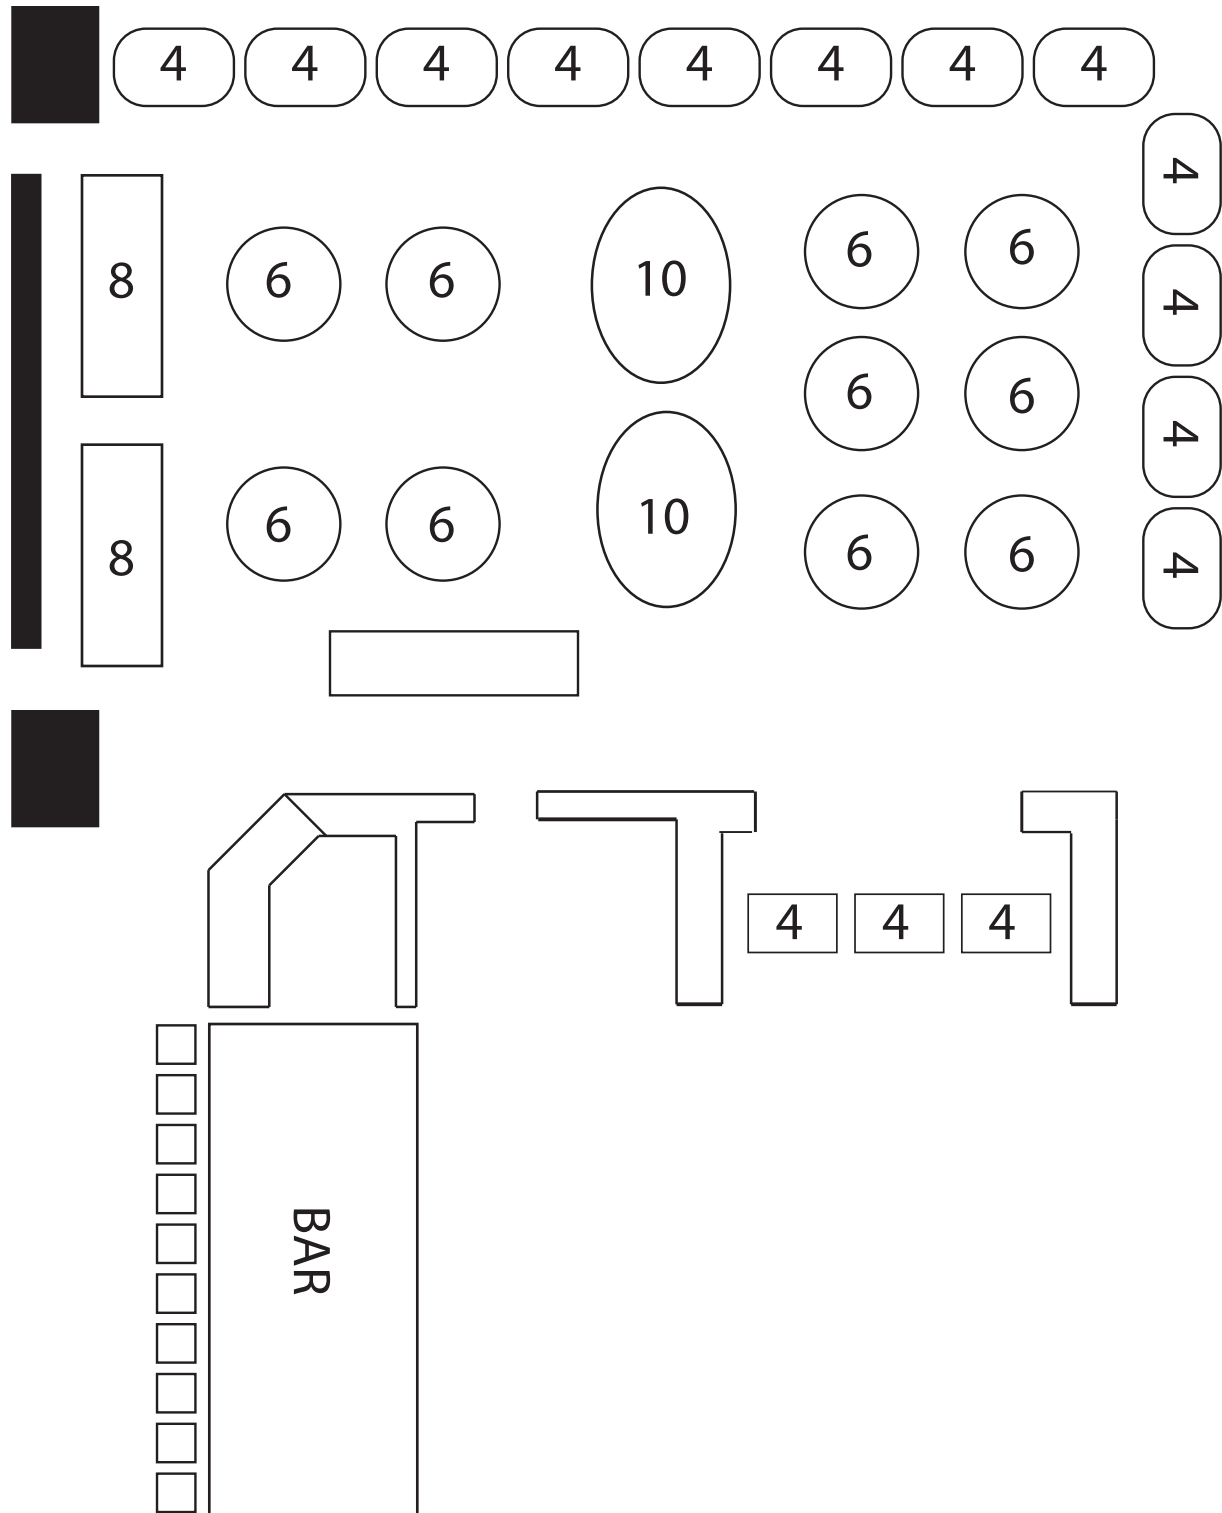

Cocktail Reception - Atrium

30-40 Guests

Dinner - w/ Headtable

164 Guests

Dinner - No Headtable

156 Guests

Dinner - No Headtable

222 Guests

Cocktail Reception - Atrium

75-150 Guests

Dinner - w/ Headtable

230 Guests

Dinner - Cocktail Area

40 Guests